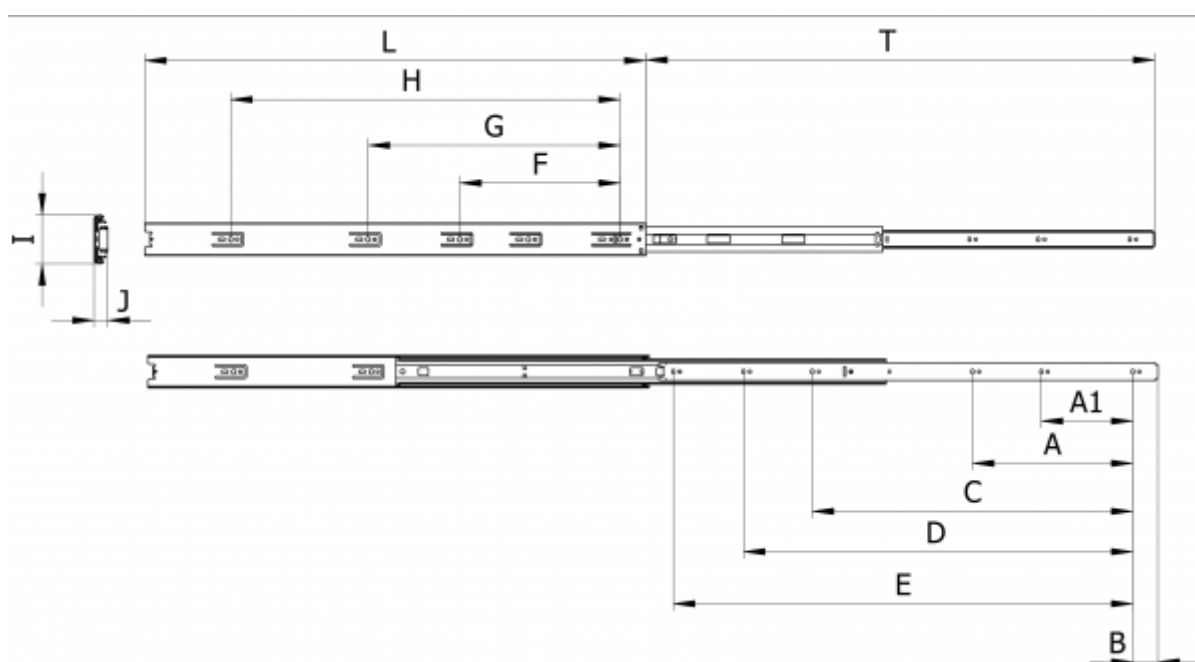

Article number: 11134039

Description: Thomas Regout Telescopic Slide 11134039 4608, 3-piece  
Length 600 mm / load cap. 40 kg / extension 610 mm

## Measures

A1 = 128	I	= 45.4
B = 35	J	= 12.7
C = 416	L	= 600
D = -	Load capacity	= 40
E = 542	T	= 610
F = 224		
G = 352		
H = 480		